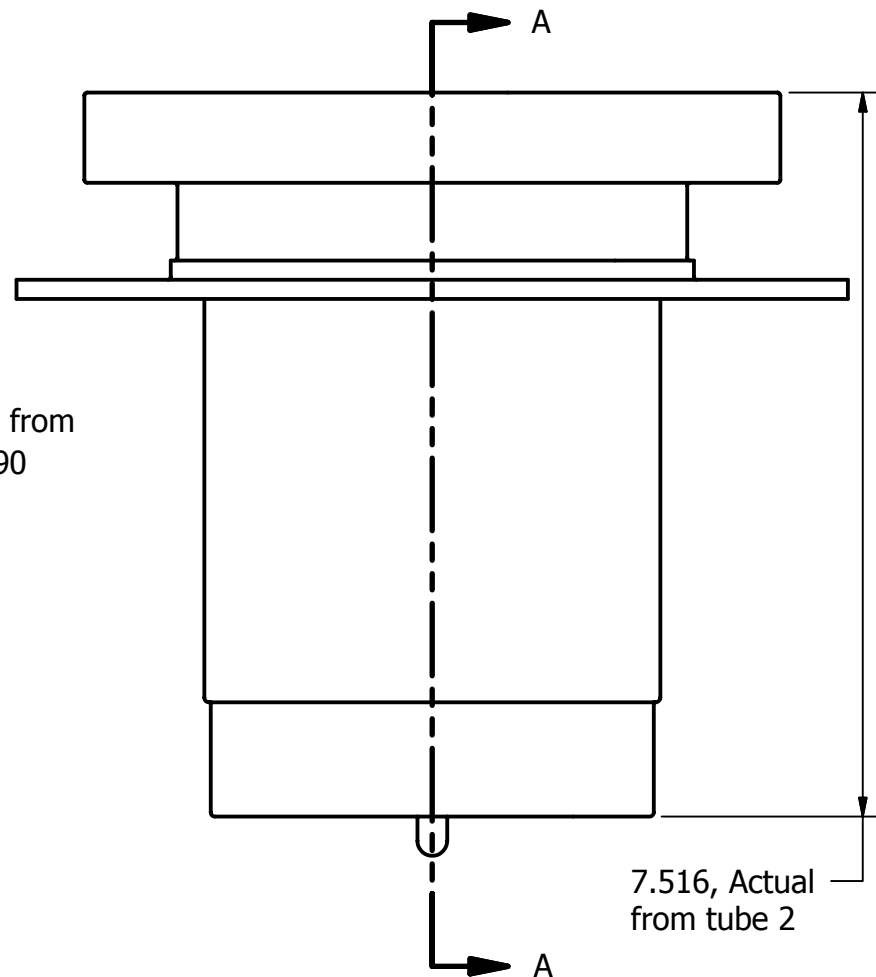

2

1

104911

PARTS LIST			
ITEM	QTY	PART NUMBER	DESCRIPTION
1	1	105020	Model 3 E-Gun, Exploded

B

SECTION A-A
SCALE 1 / 2

B

A

6.534, Actual
from tube 2 = 6.549

7.516, Actual
from tube 2

DRAWN Marc Curtis	11/24/2008
CHECKED	
QA	
MFG	
APPROVED	
Material:	
-	

HeatWave Labs, Inc.		195 Aviation Way, Suite 100 P: 831-722-9081 Watsonville, CA 95076 F: 831-722-5491 www.cathode.com	
Model 3 E-Gun			
SIZE A	Cage Code: 1YAN4	DWG NO 104911	REV
SCALE 1/2			SHEET 1 OF 1