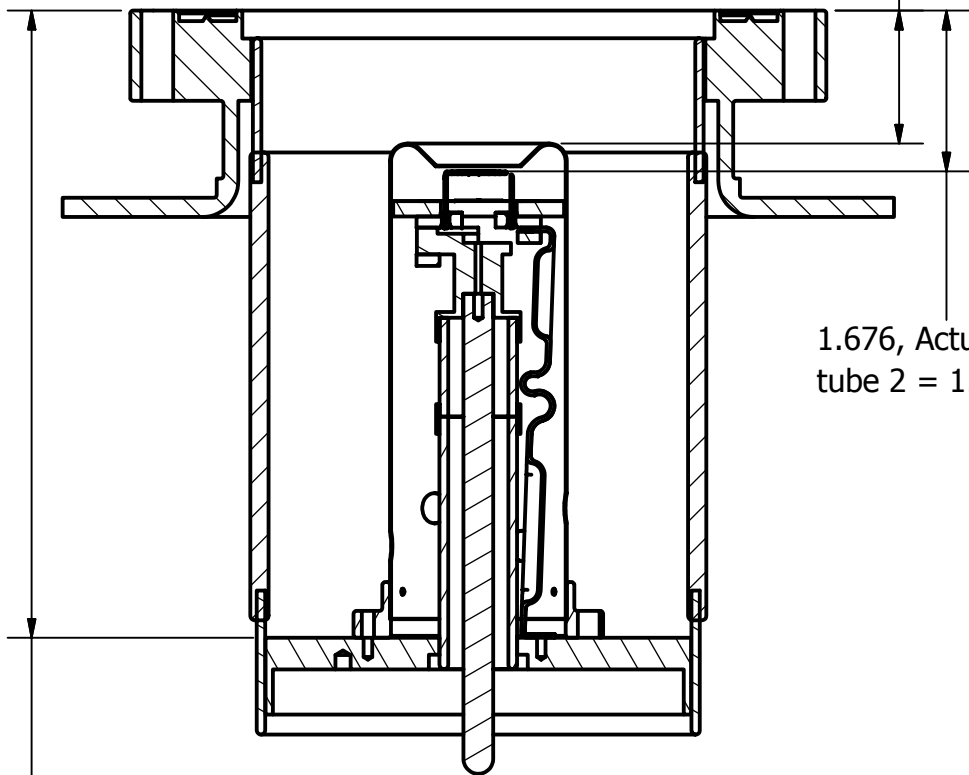

2

1

104911

PARTS LIST			
ITEM	QTY	PART NUMBER	DESCRIPTION
1	1	105020	Model 3 E-Gun, Exploded

B

SECTION A-A
SCALE 1 / 2

B

A

6.534, Actual
from tube 2 = 6.549

7.516, Actual
from tube 2

DRAWN Marc Curtis	11/24/2008
CHECKED	
QA	
MFG	
APPROVED	
Material:	
-	

HeatWave Labs, Inc.		195 Aviation Way, Suite 100 P: 831-722-9081 Watsonville, CA 95076 F: 831-722-5491 www.cathode.com	
Model 3 E-Gun			
SIZE A	Cage Code: 1YAN4	DWG NO 104911	REV
SCALE 1/2			SHEET 1 OF 1